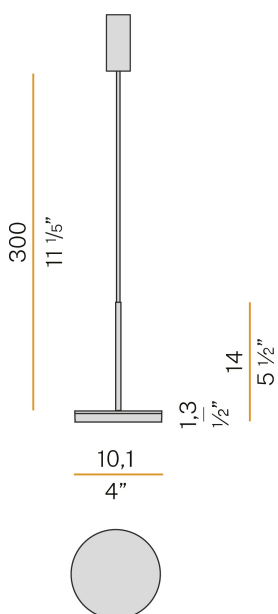

PANZERI

Bella

220-240V AC ON-OFF
L05317.011.0501

 bronze

Data sheet

CODE	L05317.011.0501
SYSTEM POWER CONSUMPTION	6,5W
EFFICACY	64.67lm/W
LIGHT SOURCE	LED
LIGHT SOURCE LIFETIME	L80 (B10) 70.000h
COLOUR TEMPERATURE	2700K Ra>90
LIGHT DISTRIBUTION	diffused
POWER SUPPLY	220-240V AC
FREQUENCY	50/60Hz
ELECTRICAL CONFIGURATION	ON-OFF
DRIVER	integrated included
NOMINAL LUMINOUS FLUX	460lm
LUMEN OUTPUT	388lm
EFFICIENCY	84.3%
WEIGHT	0,55 Kg
PROTECTION DEGREE	IP40
COLOUR TOLLERANCES	SDCM 3
PACKING DIMENSIONS (CM)	13,0 x 24,0 x 12,0

Suspension lighting fixture for interiors, with indirect light emission.
Die-cast aluminium structure in white, black, bronze, mat brass or titanium polyacrylic paint.
Modelled acrylic diffuser with mat finish.
Pickled sheet metal closing disk in polyacrylic paint.
Suspension kit with rod in brass tube in polyacrylic paint.
3m (118,1") long suspension and power cable in transparent PVC.
Power canopy with pickled sheet metal ceiling bracket and extruded aluminium covering in white, black, bronze, mat brass or titanium polyacrylic paint.

Technical drawing

Polar diagram

PANZERI

Bella

Accessories / structure

YPL05207.015

Ivory pleated fabric lampshade, simple snap installation.